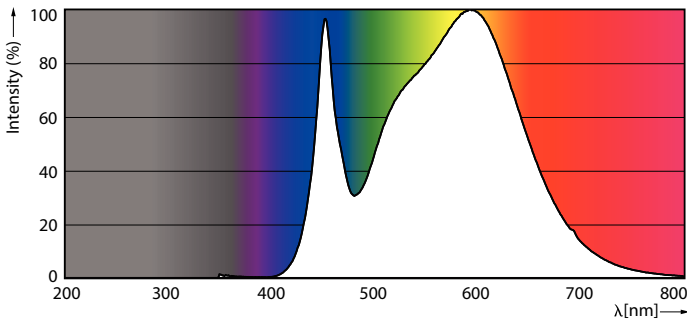

Trueforce CorePro LED HPL

Controls and Dimming

Dimmable	No

Mechanical and Housing

Bulb Finish	Frosted

Approval and Application

Energy Efficiency Label (EEL)	A++
Energy Consumption kWh/1000 h	36 kWh

Product Data

Full product code	871951429933700

Order product name	TForce Core LED HPL 36W E40 840 FR
EAN/UPC - Product	8719514299337
Order code	929002481502
Numerator - Quantity Per Pack	1
Numerator - Packs per outer box	6
Material Nr. (12NC)	929002481502
Net Weight (Piece)	0.190 kg

Dimensional drawing

Product	D	C
TForce Core LED HPL 36W E40 840 FR	90 mm	230 mm

Photometric data

LEDTForce 36W ED90 E40 840

LEDTForce 36W ED90 E40 840