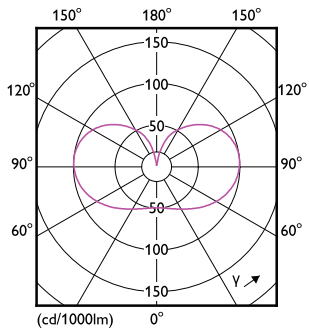

Målskitse

MAS LEDBulbND7.3-100WE27830 A70 FRG UE

Product	D	C
MAS LEDBulbND7.3-100WE27830 A70 FRG UE	70 mm	127 mm

Fotometriske data

Spectral Power Distribution Colour

General uniform lighting

MASTER UltraEfficient LED-pære

Fotometriske data

Light Distribution Diagram

Levetid

Life Expectancy Diagram

Lumen Maintenance Diagram