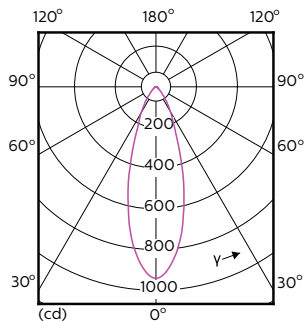

MASTER LEDspot ExpertColor MV

Fotometriske data

MASTER LEDspot ExpertColor MV 50W GU10 940 36D