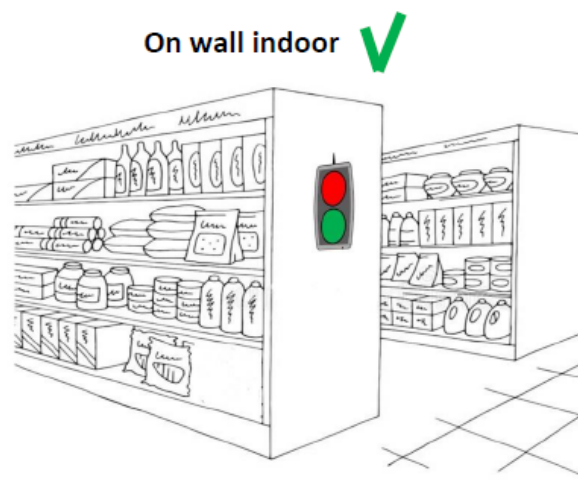

Teknisk data, Stop / go lys:

Mål – højde x brede x dybde	190 x 100 x 35 mm
Trådløs com.	433,92 Mhz
Trådløs Rækkevide (min. / max.)	3 / 180 meter (open air)
Plast	ABS
Vægt	350 g
Kabel længde (power supply)	1,5 meter
Tætnings grad	IP62
Temperatur	-25 – 50 grader C
Farve	Sort
Supply volt	240 VAC - 5 volt DC
Strøm forbrug (rød eller grøn lys)	450 mA
Standards	EN 60947-5-2
Trådløs 433 Mhz	ISM Band – 433 Mhz

The monitor must ONLY be places indoor – NEVER outdoors – The monitor is NOT waterproof. IT IS FOR INDOOR USE ONLY

Note:

Customer registration is based on simple sensor technology. Experience shows that the behavior and dress of customers, as well as bags carried past the system, can cause a variation in the sensor registration of customers. Therefore the registrations of the system are for guidance only, and not to be considered an exact indication of the actual number of customers.