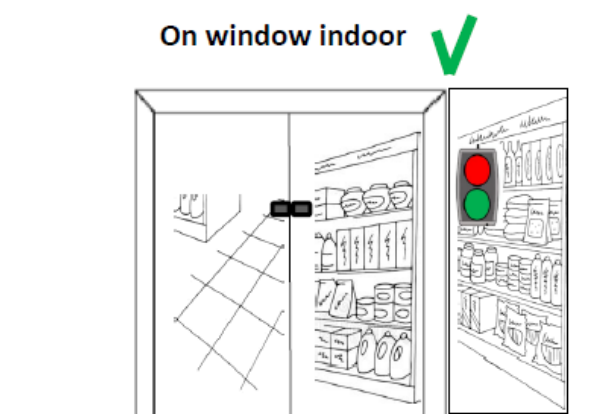

Teknisk data, Stop / go lys:

Mål – højde x brede x dybde	190 x 100 x 35 mm
Trådløs com.	433,92 Mhz
Trådløs Rækkevide (min. / max.)	3 / 180 meter (open air)
Plast	ABS
Vægt	350 g
Kabel længde (power supply)	1,5 meter
Tætnings grad	IP62
Temperatur	-25 – 50 grader C
Farve	Sort
Supply volt	240 VAC - 5 volt DC
Strøm forbrug (rød eller grøn lys)	450 mA
Standards	EN 60947-5-2
Trådløs 433 Mhz	ISM Band – 433 Mhz

The monitor must ONLY be places indoor – NEVER outdoors – The monitor is NOT waterproof. IT IS FOR INDOOR USE ONLY

Note:

Customer registration is based on simple sensor technology. Experience shows that the behavior and dress of customers, as well as bags carried past the system, can cause a variation in the sensor registration of customers. Therefore the registrations of the system are for guidance only, and not to be considered an exact indication of the actual number of customers.