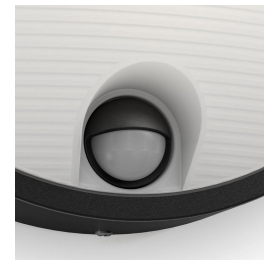

PHILIPS
myGarden
Wall light
Yarrow IR
black
LED

17297/30/16

Always light when you come home

Philips Yarrow LED outdoor wall light in black is made of high quality synthetics and has a motion sensor for safety. The round dome design with 3 signature stripes brightens up outdoor areas with strong but diffuse warm white light.

Warm white light

Light can have different color temperatures, indicated in units called Kelvin (K). Lamps with a low Kelvin value produce a warm, more cosy light, while those with a higher Kelvin value produce a cool, more energising light. This Philips lamp offers warm white light for a cosy atmosphere.

A motion sensor is included to welcome you when you return home or let you know when someone has arrived. When the sensor detects movement, the lamp switches on automatically.

IP44 - weather proof

This Philips outdoor light is especially designed for humid outdoor environments. It was tested rigorously to ensure its water resistance. The IP level is described by two figures: the first one refers to the protection level against dust, the second against water. This outdoor light is designed with IP44: it is protected against splashing