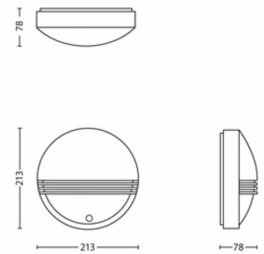

Designed for your garden

- Motion sensor included, for convenience and reassurance
- IP44 - weather proof