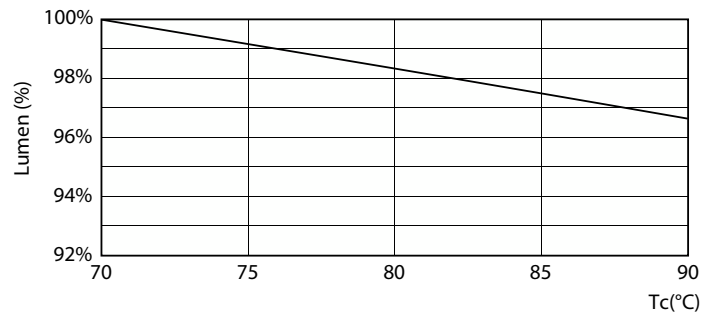

Fotometriske data

General uniform lighting

Levetid

FailureRate

Life Expectancy Diagram

LifetimeVsTc

LumenVsTc

CorePro LED PLL