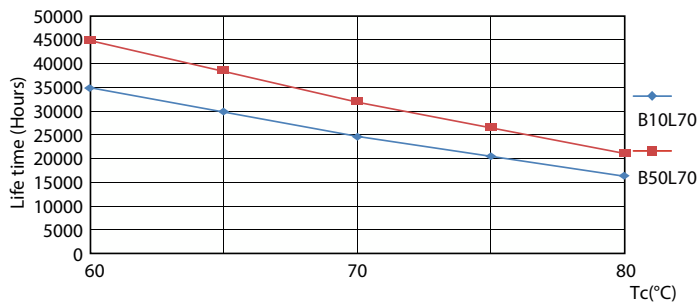

Fotometriske data

General uniform lighting

Levetid

FailureRate

Life Expectancy Diagram

LifetimeVsTc

LumenVsTc

CorePro LED PLL